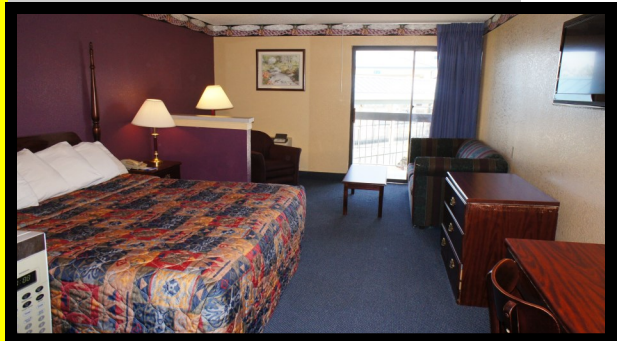

OKLAHOMA CITY  
**Lincoln Inn**  
**EXPRESS**

HOTEL & SUITES

**Room & Park Special**

**\$89**<sup>+Tax</sup> 2 Tickets w/ Single  
 Bedroom one night.

**Room & Park Special**

**\$99**<sup>+Tax</sup> 2 Tickets w/ Double  
 Bedroom one night.

Offered Rooms :

- Single King Beds w/ Sofa
- Single Queens Beds
- Double Queens Beds

Amenities:

- FREE Deluxe Breakfast.
- FREE High Speed Internet
- Large Outdoor Pool.
- 32 inch FLAT Television.
- Cable Television w/ HBO & ESPN .
- Mini Refrigerators and Microwaves.
- Coffee Pots, Hair Dryer & Iron with Ironing Board
- Pet Friendly.